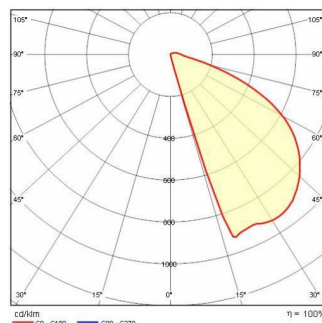

INSERT+ ZERO CLIP

Part number	3100064
Lampholder:	LED
Light Source:	LED
Wattage:	5 W
Finish:	GR-94 / Metallic grey / Textured
Insulation class:	I
Degree of protection:	IP65
IK-J-xxIP:	IK08 5J xx5
CRI:	80
Kelvin:	3000
Power factor:	$\text{COS}\phi \geq 0,9$
Optic:	ASYMMETRIC MEDIUM REFLECTOR
Lightsource lumen output:	511 lm
Luminaire lumen output:	142 lm
L:	L80
B:	B10
Lifetime:	60000 h
Ta MIN luminaire:	-20°
Ta MAX luminaire:	45°

Photometric data

Technical drawings